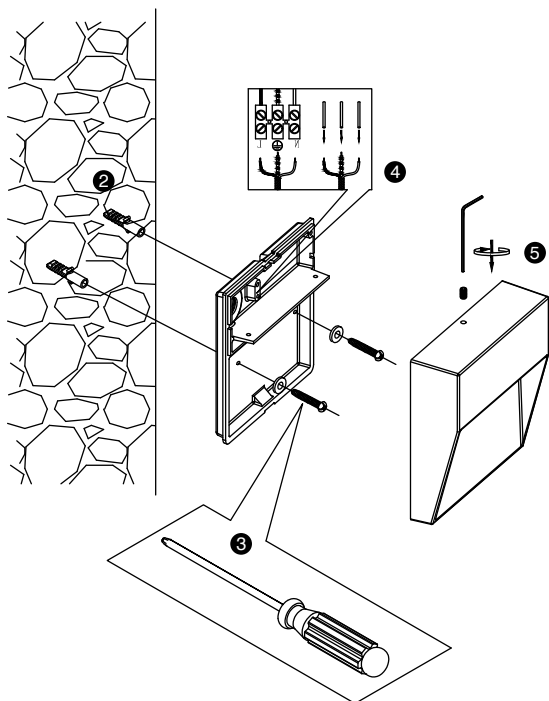

NOVA LUCE

9030840

①

Turn off the general switch

2. Drill holes & apply plastic anchors
3. Tie up screws
4. Connect the wires
5. Fix it in place & apply the side screws

⑦

Turn on the general switch