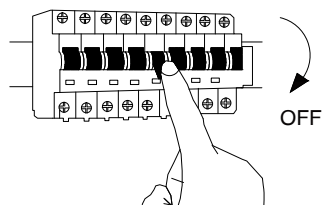

NOVA LUCE

9030840

①

Turn off the general switch

2. Drill holes & apply plastic anchors
3. Tie up screws
4. Connect the wires
5. Fix it in place & apply the side screws

⑦

Turn on the general switch