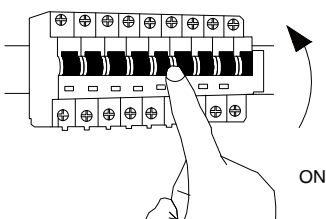

NOVA LUCE

9030840

①

Turn off the general switch

2. Drill holes & apply plastic anchors
3. Tie up screws
4. Connect the wires
5. Fix it in place & apply the side screws

⑦

Turn on the general switch