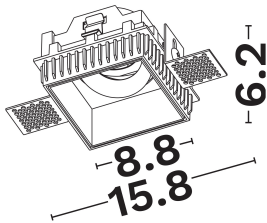

TECHNICAL DRAWING

MATERIAL & COLOR

Product Color	Black
Body Material	Aluminium
Cover Material	N/A

APPLICATION & MOUNTING

Ambient Working Temp.	45 C
Type of Protection	IP20
Protection Class IK	N/A
Dimmable	N/A
Type of Dimming (Optional)	N/A
Mounting type	Trimless
Mounting Depth (cm)	Ceiling
Led Module Replaceable	Yes
Light Source	Led Gu10 / Mr16
Adjustable	Yes

COMPATIBLE WITH

— On/Off Driver: N/A

— Triac Driver: N/A

— Dali Driver: N/A

NOVA LUCE S.A

Schimatari Viotias
32009, Greece

+30 22620 58 121
+30 22620 56 743

info@novaluce.com
www.novaluce.com