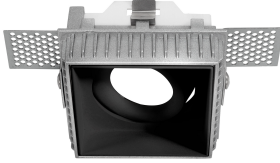

NOVA LUCE

PRODUCT DATASHEET

Version: 001

PRODUCT PHOTOGRAPH

GENERAL INFORMATION

Product Code	9000352
Product Category	Downlights-Gu10
Product Family	Brad
Mounting Location	Ceiling
Application Environment	Indoor

DIMENSION & WEIGHT

LxWxH (cm)	L: 8.8 H: 6.2 cm
Cut out (cm)	8,5 X 8,5
Weight (Kgr)	N/A