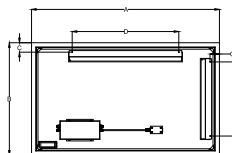

NOVA LUCE

9006026

1

Turn off the general switch

2

A	B	C	D	E
800	600	46	431	431

2 Select hanging direction

Map