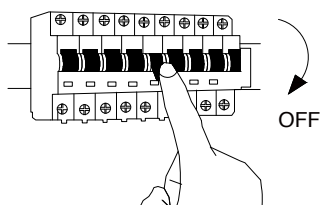

NOVA LUCE

9006026

1

Turn off the general switch

2

A	B	C	D	E
800	600	46	431	431

2 Select hanging direction

Map

3

Drill Holes apply plastic anchors with screws

4

Connect the wires

5

Hang it on

6

Turn on the general switch