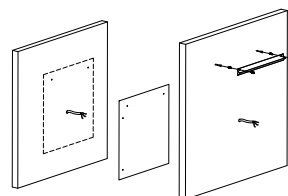

NOVA LUCE

9006026

1

Turn off the general switch

2

A	B	C	D	E
800	600	46	431	431

2 Select hanging direction

Map

3

Drill Holes apply plastic anchors with screws

4

Connect the wires

5

Hang it on

6

Turn on the general switch