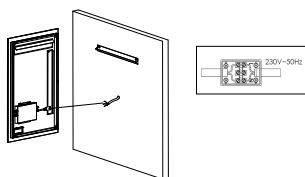

NOVA LUCE

9006026

1

Turn off the general switch

2

A	B	C	D	E
800	600	46	431	431

2 Select hanging direction

Map

3

Drill Holes apply plastic anchors with screws

4

Connect the wires

5

Hang it on

6

Turn on the general switch