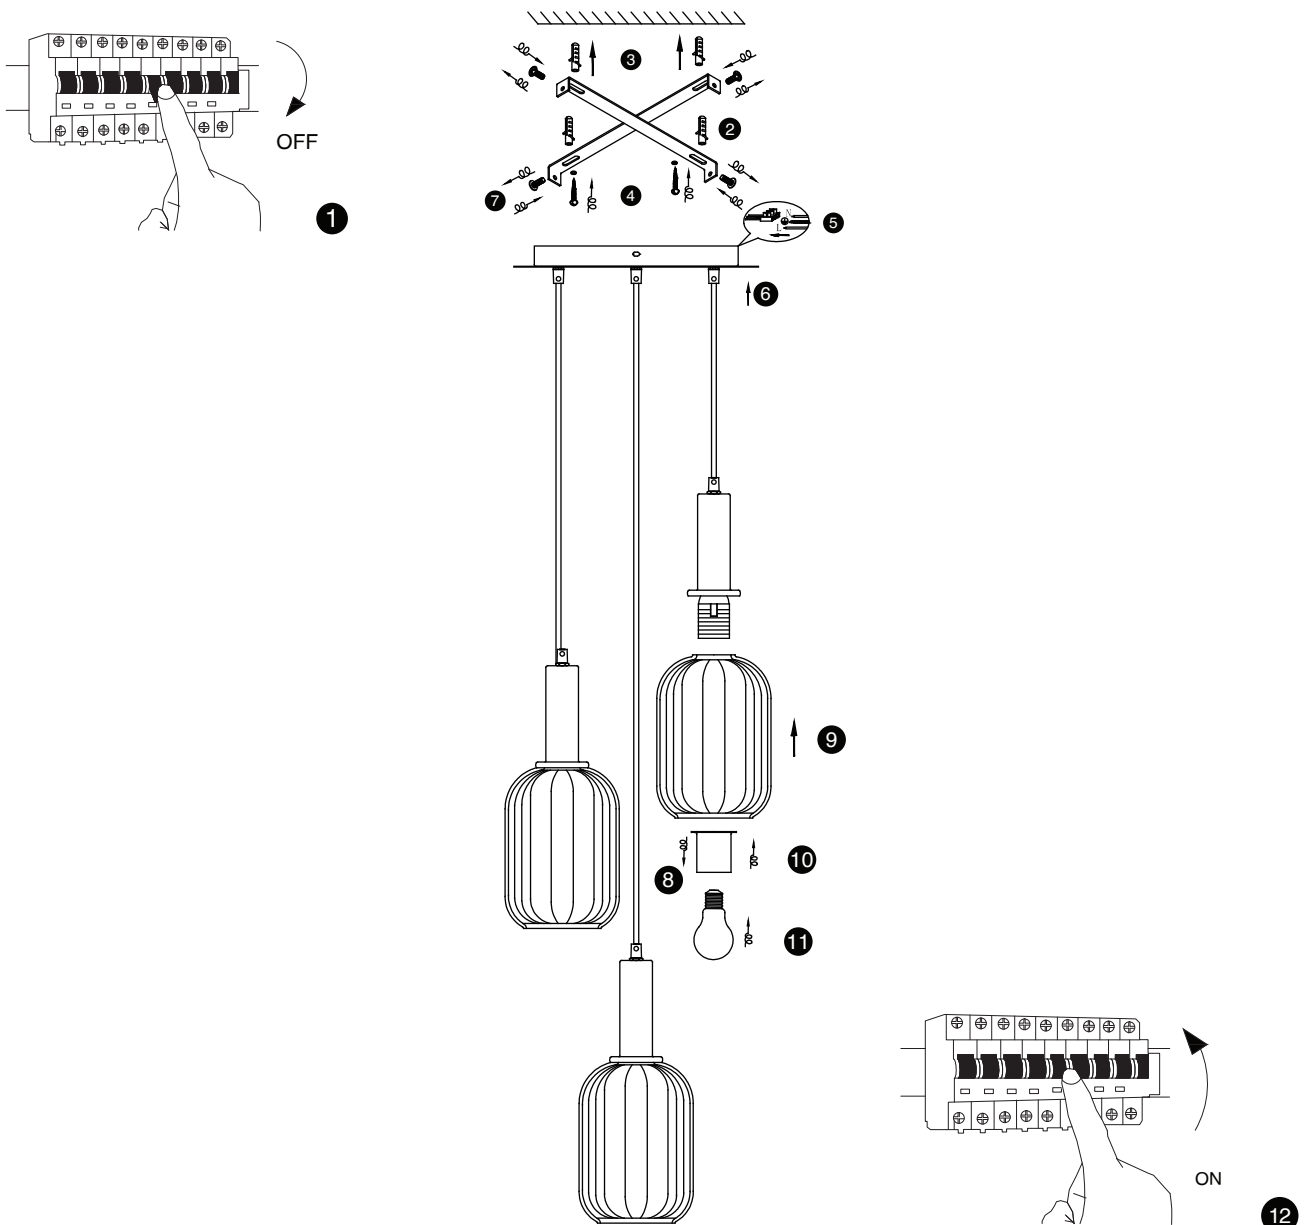

# NOVA LUCE

9236314

1. Turn off the general switch
2. Drill holes
3. Apply plastic anchors
4. Apply screws

5. Connect the wires
6. Place the product into place
7. Apply side screws
8. Remove the cap

9. Insert the lid by rotate
10. Apply the cap
11. Insert the bulb by rotate
12. Turn on the general switch