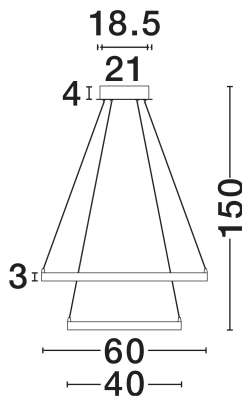

NOVA LUCE

PRODUCT DATASHEET

Version: 001

PRODUCT PHOTOGRAPH

TECHNICAL DRAWING

GENERAL INFORMATION

| | |
|-------------------------|------------|
| Product Code | 8100281 |
| Collection | Indoor |
| Product Category | Suspension |
| Product Family | Leon |
| Mounting Location | Wall |
| Application Environment | Indoor |
| Specifications | N/A |

DIMENSION & WEIGHT

| | |
|--------------|--------------|
| LxWxH (cm) | D: 60 H: 150 |
| Cut Out (cm) | N/A |
| Weight (Kgr) | 3 |

MATERIAL & COLOR

| | |
|---------------|---------------------|
| Product Color | Gold Leaf |
| Body Material | Aluminium & Acrylic |

| | |
|-------------------------|-----------------|
| Power (Nominal) | 65W |
| Input voltage (Nominal) | 220-240V |
| Mains Frequency | 50/60Hz |

PHOTOMETRICAL DATA

| | |
|---------------------------|-------------------|
| Luminous Flux | 3500lm |
| Color Temperature | 3000K |
| Light Color (Designation) | Warm White |