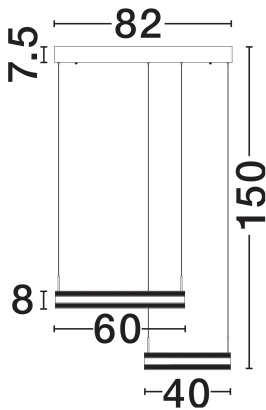

TECHNICAL DRAWING

GENERAL INFORMATION

Product Code	9054445
Collection	Indoor
Product Category	Suspension
Product Family	Agos
Mounting Location	Wall
Application Environment	Indoor
Specifications	N/A

DIMENSION & WEIGHT

LxWxH (cm)	L: 82 W: 60 H: 150
Cut Out (cm)	N/A
Weight (Kgr)	6.3

MATERIAL & COLOR

Product Color	Gold
Body Material	Aluminium & Acrylic

APPLICATION & MOUNTING

Ambient Working Temp.	Max 45°C
Type of Protection	IP20
Dimmable	Yes
Type of Dimming	Triac
Mounting type	Surface
Mounting Depth (cm)	N/A
Led Module Replaceable	No
Light Source	LED

NOVA LUCE S.A

Schimatari Viotias
32009, Greece

+30 22620 58 121
+30 22620 56 743

info@novaluce.com
www.novaluce.com