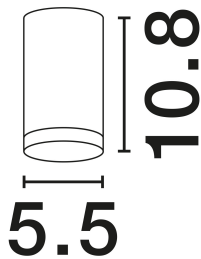

NOVA LUCE

PRODUCT DATASHEET

Version: 001

PRODUCT PHOTOGRAPH

TECHNICAL DRAWING

GENERAL INFORMATION

Product Code	9011412
Collection	Indoor
Product Category	Bathroom
Product Family	???
Mounting Location	Ceiling
Application Environment	Indoor
Specifications	N/A

DIMENSION & WEIGHT

LxWxH (cm)	D: 5.5 H: 10.8
Cut Out (cm)	N/A
Weight (Kgr)	0.12

MATERIAL & COLOR

Product Color	Sandyblack & Frosted
Body Material	Aluminium & Acrylic

APPLICATION & MOUNTING

Ambient Working Temp.	Max 45°C
Type of Protection	IP44
Dimmable	Yes
Type of Dimming	N/A
Mounting type	Surface
Mounting Depth (cm)	N/A
Led Module Replaceable	Yes
Light Source	MR16/GU10

Power (Nominal)	1x10W
Input voltage (Nominal)	100-240V
Mains Frequency	50/60Hz

PHOTOMETRICAL DATA

Luminous Flux	N/A
Color Temperature	N/A
Light Color (Designation)	N/A

WARRANTY

Warranty	3 Years
----------	----------------