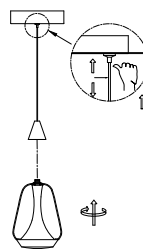

# NOVA LUCE

9416965 9416966

1

Turn off the general switch

2

Drill holes & apply plastic anchors  
With screws

3

Connect the wires

4

Apply the side screws

5

Apply glass & adjust the wire

6

Turn on the general switch