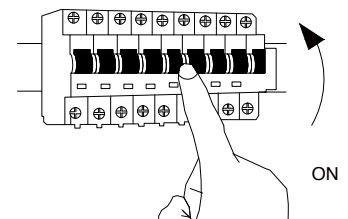

# NOVA LUCE

9416965 9416966

1

Turn off the general switch

2

Drill holes & apply plastic anchors  
With screws

3

Connect the wires

4

Apply the side screws

5

Apply glass & adjust the wire

6

Turn on the general switch