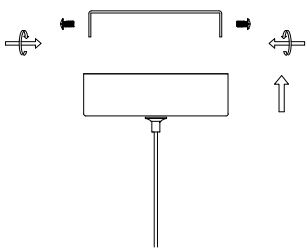

# NOVA LUCE

9416965 9416966

1

Turn off the general switch

2

Drill holes & apply plastic anchors  
With screws

3

Connect the wires

4

Apply the side screws

5

Apply glass & adjust the wire

6

Turn on the general switch