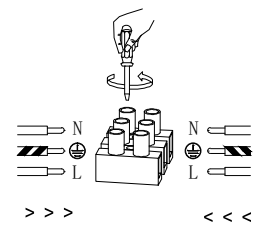

# NOVA LUCE

9416965 9416966

1

Turn off the general switch

2

Drill holes & apply plastic anchors  
With screws

3

Connect the wires

4

Apply the side screws

5

Apply glass & adjust the wire

6

Turn on the general switch