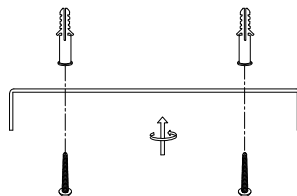

# NOVA LUCE

9416965 9416966

1

Turn off the general switch

2

Drill holes & apply plastic anchors  
With screws

3

Connect the wires

4

Apply the side screws

5

Apply glass & adjust the wire

6

Turn on the general switch