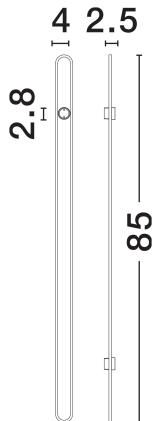

NOVA LUCE

PRODUCT DATASHEET

Version: 001

PRODUCT PHOTOGRAPH

GENERAL INFORMATION

Product Code	9980582
Collection	Indoor
Product Category	Wall
Product Family	Lyb
Mounting Location	Wall
Application Environment	Indoor
Specifications	N/A

DIMENSION & WEIGHT

LxWxH (cm)	L: 4 W: 2.5 H: 85
Cut Out (cm)	N/A
Weight (Kgr)	0.385

MATERIAL & COLOR

Product Color	Sandy Black
Body Material	Aluminium & Acrylic

TECHNICAL DRAWING

APPLICATION & MOUNTING

Ambient Working Temp.	Max 45°C
Type of Protection	IP20
Dimmable	No
Type of Dimming	N/A
Mounting type	Surface
Mounting Depth (cm)	N/A
Led Module Replaceable	No
Light Source	LED

Power (Nominal)	19W
Input voltage (Nominal)	220-240V
Mains Frequency	50/60Hz

PHOTOMETRICAL DATA

Luminous Flux	1044lm
Color Temperature	3000K
Light Color (Designation)	Warm White

WARRANTY

Warranty	3 Years
----------	----------------