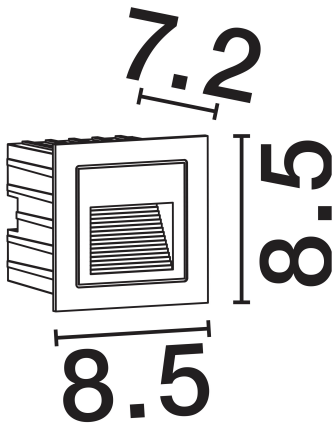

NOVA LUCE

PRODUCT DATASHEET

Version: 001

PRODUCT PHOTOGRAPH

GENERAL INFORMATION

Product Code	9030757
Collection	Outdoor
Product Category	Step Lights
Product Family	Polka
Mounting Location	Wall
Application Environment	Outdoor
Specifications	N/A

DIMENSION & WEIGHT

LxWxH (cm)	L: 8.5 W:7.2 H:8.5 cm
Cut out (cm)	N/A
Weight (Kgr)	0.2

TECHNICAL DRAWING

MATERIAL & COLOR

Product Color	Sandy Black
Body Material	Aluminium & Glass

APPLICATION & MOUNTING

Ambient Working Temp.	Max 45 oC
Type of Protection	IP65
Dimmable	No
Type of Dimming	N/A
Mounting type	Surface
Mounting Depth (cm)	N/A
Led Module Replaceable	No
Light Source	LED

Power (Nominal)	3w
Input voltage (Nominal)	220-240Vac
Mains Frequency	50/60Hz

PHOTOMETRICAL DATA

Luminous Flux	31lm
Color Temperature	3000K
Light Color (Designation)	Warm White

WARRANTY

Warranty	3 Years
----------	----------------