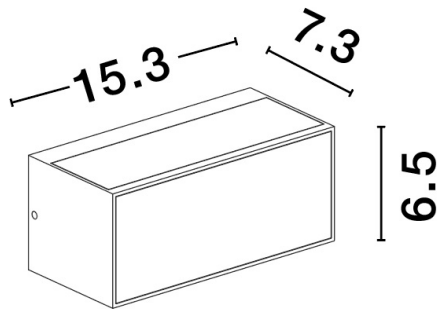

NOVA LUCE

PRODUCT DATASHEET

Version: 001

PRODUCT PHOTOGRAPH

GENERAL INFORMATION

Product Code	9030593
Collection	Outdoor
Product Category	Wall
Product Family	Inga
Mounting Location	Wall
Application Environment	Outdoor
Specifications	

DIMENSION & WEIGHT

LxWxH (cm)	L: 15,3 W: 7,3 H: 6,5
Cut out (cm)	N/A
Weight (Kgr)	0.67

TECHNICAL DRAWING

MATERIAL & COLOR

Product Color	Sandy Black
Body Material	Aluminium & Glass

APPLICATION & MOUNTING

Ambient Working Temp.	Max 45 oC
Type of Protection	IP65
Dimmable	No
Type of Dimming (Optional)	N/A
Mounting type	Surface
Mounting Depth (cm)	N/A
Led Module Replaceable	No
Light Source	LED

NOVA LUCE S.A

Schimatari Viotias
32009, Greece

+30 22620 58 121
+30 22620 56 743

info@novaluce.com
www.novaluce.com