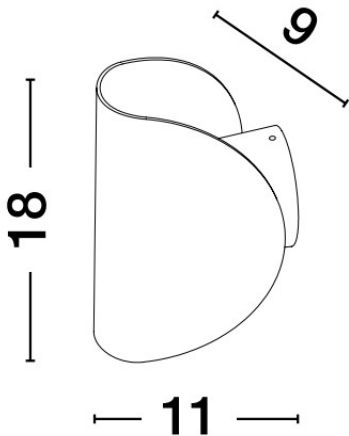

NOVA LUCE

PRODUCT DATASHEET

Version: 001

PRODUCT PHOTOGRAPH

TECHNICAL DRAWING

GENERAL INFORMATION

Product Code	9026119
Collection	Outdoor
Product Category	Wall
Product Family	ARABELLA
Mounting Location	Wall
Application Environment	Outdoor

DIMENSION & WEIGHT

LxWxH (cm)	L: 11 W: 9 H: 18
Cut out (cm)	N/A
Weight (Kgr)	0.5

MATERIAL & COLOR

Product Color	White
Body Material	Aluminium&- Clear Glass

APPLICATION & MOUNTING

Ambient Working Temp.	Max 40 oC
Type of Protection	IP54
Dimmable	No
Type of Dimming (Optional)	N/A
Mounting type	Surface
Mounting Depth (cm)	N/A
Led Module Replaceable	No
Light Source	LED