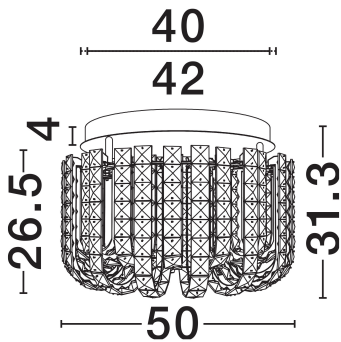

TECHNICAL DRAWING

APPLICATION & MOUNTING

Ambient Working Temp.	Max 45°C
Type of Protection	IP20
Dimmable	Yes
Type of Dimming	Triac
Mounting type	Surface
Mounting Depth (cm)	N/A
Led Module Replaceable	No
Light Source	LED

NOVA LUCE S.A

Schimatari Viotias
32009, Greece

+30 22620 58 121
+30 22620 56 743

info@novaluce.com
www.novaluce.com