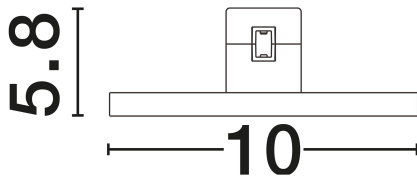

TECHNICAL DRAWING

APPLICATION & MOUNTING

Ambient Working Temp.	Max 45°C
Type of Protection	IP20
Dimmable	No
Type of Dimming	N/A
Mounting type	Surface
Mounting Depth (cm)	N/A
Led Module Replaceable	No
Light Source	LED

NOVA LUCE S.A

Schimatari Viotias
32009, Greece

+30 22620 58 121
+30 22620 56 743

info@novaluce.com
www.novaluce.com