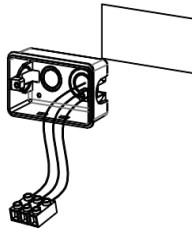

NOVA LUCE

9030760 9030761

1

Turn off the general switch

2

Cut Out size: 11 x 7 cm

Make the cut out, get the wires through
apply the product

3

Connect the wires

4

Apply the product in to place

5

Turn on the general switch