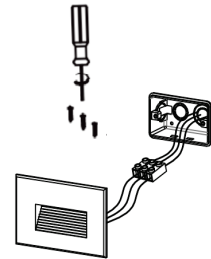

NOVA LUCE

9030760 9030761

1

Turn off the general switch

2

Cut Out size: 11 x 7 cm

Make the cut out, get the wires through
apply the product

3

Connect the wires

4

Apply the product in to place

5

Turn on the general switch