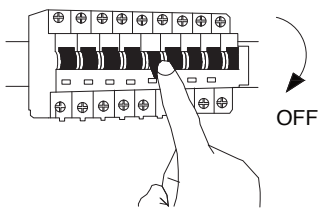

NOVA LUCE

9030760 9030761

1

Turn off the general switch

2

Cut Out size: 11 x 7 cm

Make the cut out, get the wires through
apply the product

3

Connect the wires

4

Apply the product in to place

5

Turn on the general switch