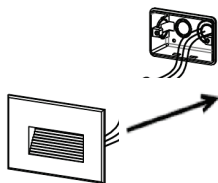

NOVA LUCE

9030760 9030761

1

Turn off the general switch

2

Cut Out size: 11 x 7 cm

Make the cut out, get the wires through
apply the product

3

Connect the wires

4

Apply the product in to place

5

Turn on the general switch