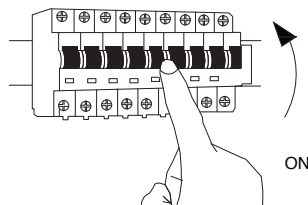

NOVA LUCE

9030760 9030761

1

Turn off the general switch

2

Cut Out size: 11 x 7 cm

Make the cut out, get the wires through
apply the product

3

Connect the wires

4

Apply the product in to place

5

Turn on the general switch