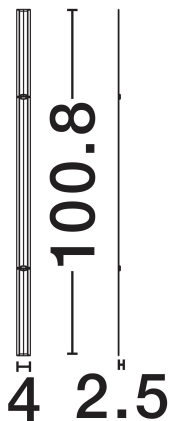

NOVA LUCE

PRODUCT DATASHEET

Version: 001

PRODUCT PHOTOGRAPH

TECHNICAL DRAWING

GENERAL INFORMATION

Product Code	9980589
Collection	Indoor
Product Category	Ceiling
Product Family	Invento
Mounting Location	Wall
Application Environment	Indoor
Specifications	N/A

DIMENSION & WEIGHT

LxWxH (cm)	L: 100.8 W: 4 H: 2.5
Cut Out (cm)	N/A
Weight (Kgr)	0.535

MATERIAL & COLOR

Product Color	Black
Body Material	Aluminium & Acrylic

APPLICATION & MOUNTING

Ambient Working Temp.	Max 45°C
Type of Protection	IP20
Dimmable	No
Type of Dimming	N/A
Mounting type	Surface
Mounting Depth (cm)	N/A
Led Module Replaceable	No
Light Source	LED

Power (Nominal)	25W
Input voltage (Nominal)	220-240V
Mains Frequency	50/60Hz

PHOTOMETRICAL DATA

Luminous Flux	1600lm
Color Temperature	3000K
Light Color (Designation)	Warm White

WARRANTY

Warranty	3 Years
----------	----------------