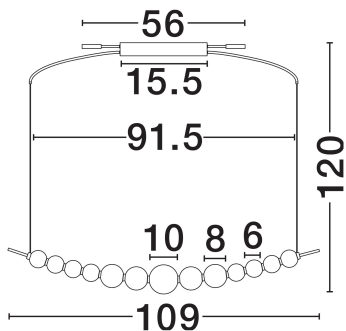

NOVA LUCE

PRODUCT DATASHEET

Version: 001

PRODUCT PHOTOGRAPH

TECHNICAL DRAWING

GENERAL INFORMATION

Product Code	9695205
Collection	Indoor
Product Category	Suspension
Product Family	Perla
Mounting Location	Wall
Application Environment	Indoor
Specifications	N/A

DIMENSION & WEIGHT

LxWxH (cm)	L: 107 W: 13.5 H: 120
Cut Out (cm)	N/A
Weight (Kgr)	3.3

MATERIAL & COLOR

Product Color	Gold & Opal
Body Material	Metal & Glass

APPLICATION & MOUNTING

Ambient Working Temp.	Max 45°C
Type of Protection	IP20
Dimmable	Yes
Type of Dimming	Triac
Mounting type	Surface
Mounting Depth (cm)	N/A
Led Module Replaceable	No
Light Source	LED

Power (Nominal)	28W
Input voltage (Nominal)	220-240V
Mains Frequency	50/60Hz

PHOTOMETRICAL DATA

Luminous Flux	2686lm
Color Temperature	3000K
Light Color (Designation)	Warm White

WARRANTY

Warranty	3 Years
----------	----------------