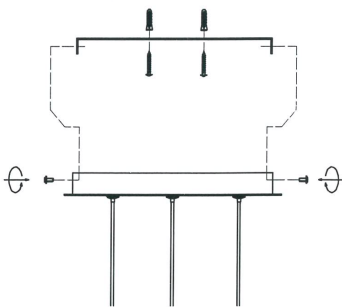

NOVA LUCE

9960613

1

Turn off the general switch

2

Align, mark & drill holes,
Apply plastic anchors & tie up screws

3

Connect the wires

4

Apply the side screws

5

Insert the bulb

6

Insert the glass

7

Turn on the general Switch