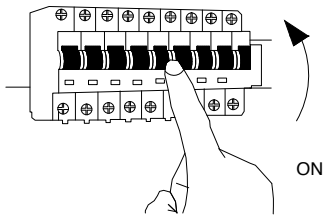

NOVA LUCE

9960613

1

Turn off the general switch

2

Align, mark & drill holes,
Apply plastic anchors & tie up screws

3

Connect the wires

4

Apply the side screws

5

Insert the bulb

6

Insert the glass

7

Turn on the general Switch