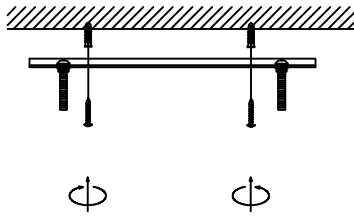

NOVA LUCE

9960613

1

Turn off the general switch

2

Align, mark & drill holes,
Apply plastic anchors & tie up screws

3

Connect the wires

4

Apply the side screws

5

Insert the bulb

6

Insert the glass

7

Turn on the general Switch