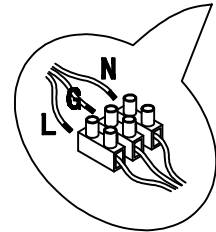

NOVA LUCE

9960613

1

Turn off the general switch

2

Align, mark & drill holes,
Apply plastic anchors & tie up screws

3

Connect the wires

4

Apply the side screws

5

Insert the bulb

6

Insert the glass

7

Turn on the general Switch