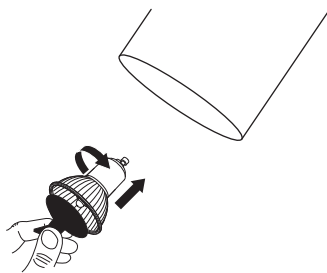

NOVA LUCE

9911530

1

Turn off the general switch

2

Mark and drill holes

3

Apply plastic anchors
& tie up screws

4

Connect the wires

5

Apply the bulb by rotate

6

Fix it into place
by tying up side screws

7

Turn on the general switch