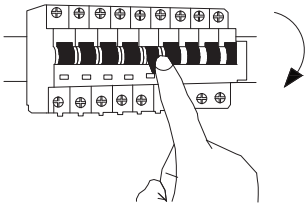

NOVA LUCE

9911530

1

Turn off the general switch

2

Mark and drill holes

3

Apply plastic anchors
& tie up screws

4

Connect the wires

5

Apply the bulb by rotate

6

Fix it into place
by tying up side screws

7

Turn on the general switch