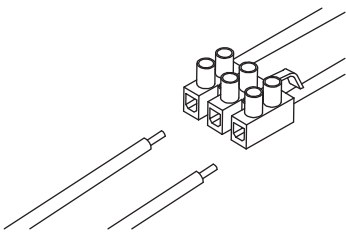

NOVA LUCE

9911530

1

Turn off the general switch

2

Mark and drill holes

3

Apply plastic anchors
& tie up screws

4

Connect the wires

5

Apply the bulb by rotate

6

Fix it into place
by tying up side screws

7

Turn on the general switch