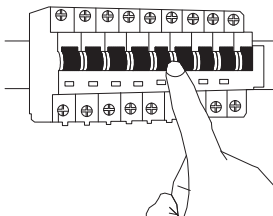

NOVA LUCE

9911530

1

Turn off the general switch

2

Mark and drill holes

3

Apply plastic anchors
& tie up screws

4

Connect the wires

5

Apply the bulb by rotate

6

Fix it into place
by tying up side screws

7

Turn on the general switch