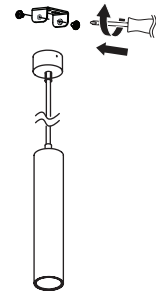

NOVA LUCE

9911530

1

Turn off the general switch

2

Mark and drill holes

3

Apply plastic anchors
& tie up screws

4

Connect the wires

5

Apply the bulb by rotate

6

Fix it into place
by tying up side screws

7

Turn on the general switch