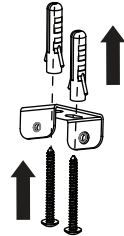

NOVA LUCE

9911530

1

Turn off the general switch

2

Mark and drill holes

3

Apply plastic anchors
& tie up screws

4

Connect the wires

5

Apply the bulb by rotate

6

Fix it into place
by tying up side screws

7

Turn on the general switch