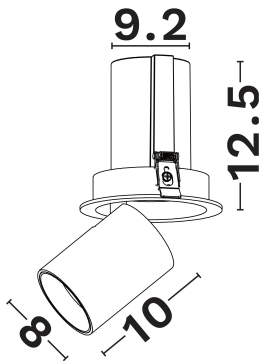

NOVA LUCE

PRODUCT DATASHEET

Version: 001

PRODUCT PHOTOGRAPH

TECHNICAL DRAWING

COMPATIBLE WITH

- On/Off Driver: Included
- Triac Driver: 9844002
- Dali Driver: 9621523

GENERAL INFORMATION

Product Code	9530130
Product Category	Downlights-Semi-Recessed
Product Family	Naruto
Mounting Location	Ceiling
Application Environment	Indoor

DIMENSION & WEIGHT

LxWxH (cm)	D: 9.2 H: 22
Cut out (cm)	11,5
Weight (Kgr)	N/A

Power (Nominal)	20
Input voltage (Nominal)	220-240Vac
Mains Frequency	50/60Hz
Output voltage	40Vdc
Output Current	500mA
Power Factor	0,9
Efficiency	>73%
SVM	<0.4
Pst	<1
Class	II

PHOTOMETRICAL DATA

Luminous Flux	1848
Luminous Efficacy	92.4
Color Temperature	3000
Light Color (Designation)	Warm White
CRI	>90
SDCM	<3
Beam Angle	38
UGR	<19