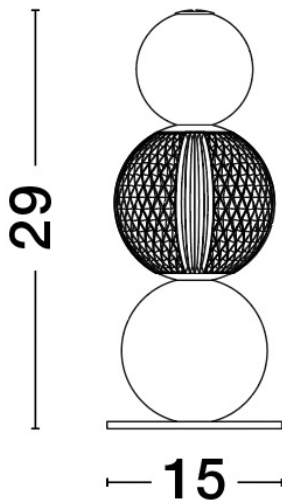

NOVA LUCE

PRODUCT DATASHEET

Version: 001

PRODUCT PHOTOGRAPH

TECHNICAL DRAWING

GENERAL INFORMATION

Product Code	9522030
Collection	Decorative
Product Category	Table
Product Family	Brille
Mounting Location	N/A
Application Environment	Indoor

DIMENSION & WEIGHT

LxWxH (cm)	D: 15 H: 29
Cut out (cm)	N/A
Weight (Kgr)	1.6

MATERIAL & COLOR

Product Color	Gold
Body Material	Aluminium & Acrylic

APPLICATION & MOUNTING

Ambient Working Temp.	Max 45 oC
Type of Protection	IP20
Dimmable	No
Type of Dimming (Optional)	N/A
Mounting type	N/A
Mounting Depth (cm)	N/A
Led Module Replaceable	No
Light Source	LED

NOVA LUCE S.A

Schimatari Viotias
32009, Greece

+30 22620 58 121
+30 22620 56 743

info@novaluce.com
www.novaluce.com