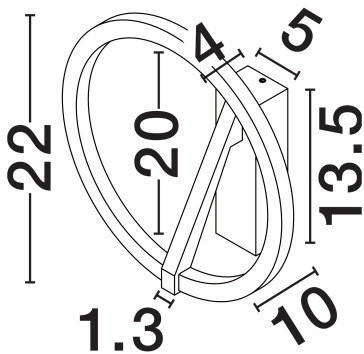

NOVA LUCE

PRODUCT DATASHEET

Version: 001

PRODUCT PHOTOGRAPH

TECHNICAL DRAWING

GENERAL INFORMATION

Product Code	9088134
Collection	Indoor
Product Category	Wall
Product Family	Tilia
Mounting Location	Wall
Application Environment	Indoor
Specifications	N/A

DIMENSION & WEIGHT

LxWxH (cm)	D: 22 H: 10
Cut Out (cm)	N/A
Weight (Kgr)	0.5

MATERIAL & COLOR

Product Color	Champagne Gold
Body Material	Aluminium

APPLICATION & MOUNTING

Ambient Working Temp.	Max 45°C
Type of Protection	IP20
Dimmable	No
Type of Dimming	N/A
Mounting type	Surface
Mounting Depth (cm)	N/A
Led Module Replaceable	No
Light Source	LED

Power (Nominal)	10W
Input voltage (Nominal)	220-240V
Mains Frequency	50/60Hz

PHOTOMETRICAL DATA

Luminous Flux	457lm
Color Temperature	2700-3000-4000K
Light Color (Designation)	WW - NW

WARRANTY

Warranty	3 Years
----------	----------------