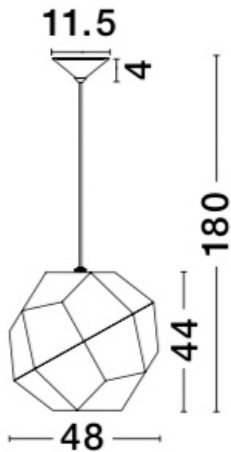

NOVA LUCE

PRODUCT DATASHEET

Version: 001

PRODUCT PHOTOGRAPH

TECHNICAL DRAWING

GENERAL INFORMATION

Product Code	82148748
Collection	Decorative
Product Category	Suspension
Product Family	Foggia
Mounting Location	Ceiling
Application Environment	Indoor

DIMENSION & WEIGHT

LxWxH (cm)	D: 48 H: 180
Cut out (cm)	N/A
Weight (Kgr)	3.5

MATERIAL & COLOR

Product Color	Gold
Body Material	Stainless Steel

APPLICATION & MOUNTING

Ambient Working Temp.	Max 45 oC
Type of Protection	IP20
Dimmable	Depends on the lamp
Type of Dimming (Optional)	N/A
Mounting type	Ceiling
Mounting Depth (cm)	N/A
Led Module Replaceable	Yes
Light Source	LED E27

Power (Nominal)	Depends on the lamp
Input voltage (Nominal)	220-240Vac
Mains Frequency	50/60Hz

PHOTOMETRICAL DATA

Luminous Flux	Depends on the lamp
Color Temperature	Depends on the lamp
Light Color (Designation)	N/A