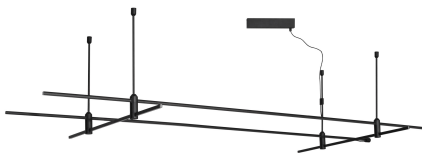

NOVA LUCE

PRODUCT DATASHEET

Version: 001

PRODUCT PHOTOGRAPH