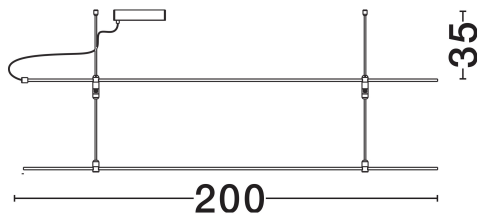

TECHNICAL DRAWING

GENERAL INFORMATION

Product Code	9190800
Collection	Indoor
Product Category	Suspension
Product Family	Crimson
Mounting Location	Wall
Application Environment	Indoor
Specifications	N/A

DIMENSION & WEIGHT

LxWxH (cm)	L: 200 W: 80 H: 35
Cut Out (cm)	N/A
Weight (Kgr)	0

MATERIAL & COLOR

Product Color	Sandy Black
Body Material	Aluminium

APPLICATION & MOUNTING

Ambient Working Temp.	Max 45°C
Type of Protection	IP20
Dimmable	No
Type of Dimming	N/A
Mounting type	Surface
Mounting Depth (cm)	N/A
Led Module Replaceable	No
Light Source	LED

NOVA LUCE S.A

Schimatari Viotias
32009, Greece

+30 22620 58 121
+30 22620 56 743

info@novaluce.com
www.novaluce.com