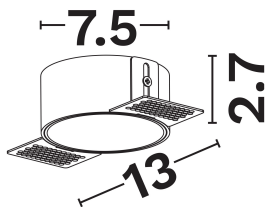

TECHNICAL DRAWING

MATERIAL & COLOR

Product Color	White
Body Material	Aluminium
Cover Material	N/A

APPLICATION & MOUNTING

Ambient Working Temp.	45 C
Type of Protection	IP20
Protection Class IK	N/A
Dimmable	N/A
Type of Dimming (Optional)	N/A
Mounting type	Trimless
Mounting Depth (cm)	Ceiling
Led Module Replaceable	Yes
Light Source	Led Gu10
Adjustable	No

COMPATIBLE WITH

— On/Off Driver: N/A

— Triac Driver: N/A

— Dali Driver: N/A

NOVA LUCE S.A

Schimatari Viotias
32009, Greece

+30 22620 58 121
+30 22620 56 743

info@novaluce.com
www.novaluce.com