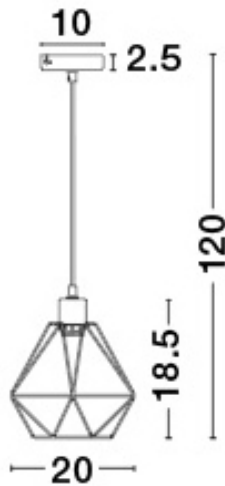

NOVA LUCE

PRODUCT DATASHEET

Version: 001

PRODUCT PHOTOGRAPH

TECHNICAL DRAWING

GENERAL INFORMATION

Product Code	673601
Collection	Decorative
Product Category	Suspension
Product Family	Pietra
Mounting Location	Ceiling
Application Environment	Indoor

DIMENSION & WEIGHT

LxWxH (cm)	D: 20 H: 120
Cut out (cm)	N/A
Weight (Kgr)	0.5

MATERIAL & COLOR

Product Color	Black
Body Material	Metal

APPLICATION & MOUNTING

Ambient Working Temp.	Max 45 oC
Type of Protection	IP20
Dimmable	Depends on the lamp
Type of Dimming (Optional)	N/A
Mounting type	Ceiling
Mounting Depth (cm)	N/A
Led Module Replaceable	Yes
Light Source	LED E27

Power (Nominal)	Depends on the lamp
Input voltage (Nominal)	220-240Vac
Mains Frequency	50/60Hz

PHOTOMETRICAL DATA

Luminous Flux	Depends on the lamp
Color Temperature	Depends on the lamp
Light Color (Designation)	N/A