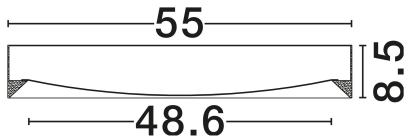

TECHNICAL DRAWING

GENERAL INFORMATION

Product Code	9818451
Collection	Indoor
Product Category	Ceiling
Product Family	Luton
Mounting Location	Ceiling
Application Environment	Indoor
Specifications	N/A

DIMENSION & WEIGHT

LxWxH (cm)	D: 55 H: 8.5
Cut Out (cm)	N/A
Weight (Kgr)	4

MATERIAL & COLOR

Product Color	Coffee Brown & Matt White
Body Material	Aluminium & Acrylic

APPLICATION & MOUNTING

Ambient Working Temp.	Max 45°C
Type of Protection	IP20
Dimmable	No
Type of Dimming	N/A
Mounting type	Surface
Mounting Depth (cm)	N/A
Led Module Replaceable	No
Light Source	LED

NOVA LUCE S.A

Schimatari Viotias
32009, Greece

+30 22620 58 121
+30 22620 56 743

info@novaluce.com
www.novaluce.com