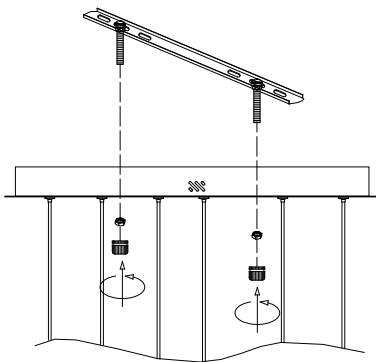

# NOVA LUCE

9187005

1

Turn off the general switch

2

Drill holes & apply plastic anchors  
With screws

3

Connect the wires

4

Apply the screws

5

apply the glass

6

Turn on the general switch