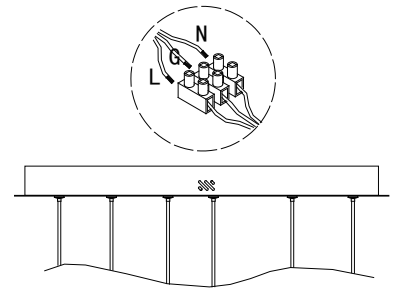

# NOVA LUCE

9187005

1

Turn off the general switch

2

Drill holes & apply plastic anchors  
With screws

3

Connect the wires

4

Apply the screws

5

apply the glass

6

Turn on the general switch