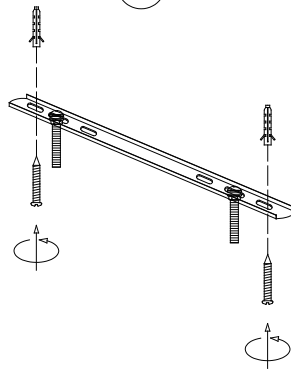

# NOVA LUCE

9187005

1

Turn off the general switch

2

Drill holes & apply plastic anchors  
With screws

3

Connect the wires

4

Apply the screws

5

apply the glass

6

Turn on the general switch