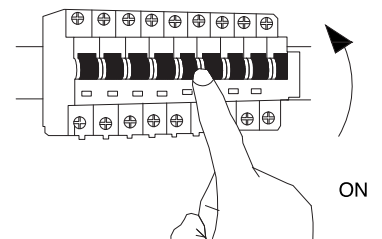

# NOVA LUCE

9187005

1

Turn off the general switch

2

Drill holes & apply plastic anchors  
With screws

3

Connect the wires

4

Apply the screws

5

apply the glass

6

Turn on the general switch