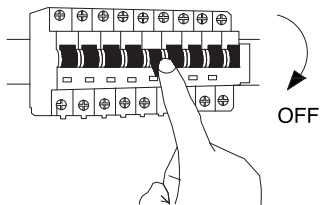

# NOVA LUCE

9187005

1

Turn off the general switch

2

Drill holes & apply plastic anchors  
With screws

3

Connect the wires

4

Apply the screws

5

apply the glass

6

Turn on the general switch