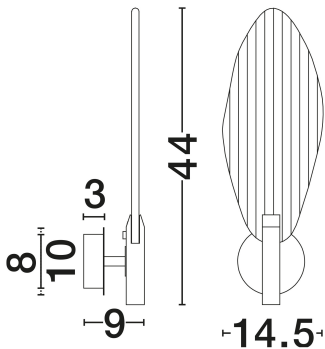

NOVA LUCE

PRODUCT DATASHEET

Version: 001

PRODUCT PHOTOGRAPH

TECHNICAL DRAWING

GENERAL INFORMATION

Product Code	9187009
Collection	Indoor
Product Category	Wall
Product Family	Seriq
Mounting Location	Wall
Application Environment	Indoor
Specifications	N/A

DIMENSION & WEIGHT

LxWxH (cm)	D: 14.5 W: 9 H: 44
Cut Out (cm)	N/A
Weight (Kgr)	1.4

MATERIAL & COLOR

Product Color	Matt Black & Chrome
Body Material	Steel & Glass

APPLICATION & MOUNTING

Ambient Working Temp.	Max 45°C
Type of Protection	IP20
Dimmable	Yes
Type of Dimming	Triac
Mounting type	Surface
Mounting Depth (cm)	N/A
Led Module Replaceable	No
Light Source	LED

Power (Nominal)	3W
Input voltage (Nominal)	220-240V
Mains Frequency	50/60Hz

PHOTOMETRICAL DATA

Luminous Flux	75lm
Color Temperature	3000K
Light Color (Designation)	Warm White

WARRANTY

Warranty	3 Years
----------	----------------