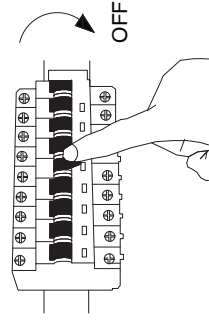

NOVA LUCE

9824074, 9824075

1

Turn off the general switch

2. Drill holes & apply plastic anchors
3. Tie up screws to fix it in place
4. Connect the wires
5. Fix luminaire into place by tying up side screws
6. Insert bulb by rotate
7. Assemble the pieces, as shown above