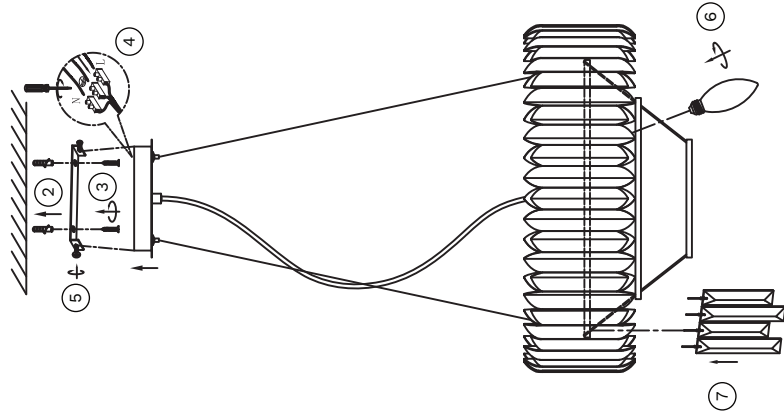

NOVA LUCE

9824074, 9824075

1

Turn off the general switch

2. Drill holes & apply plastic anchors
3. Tie up screws to fix it in place
4. Connect the wires
5. Fix luminaire into place by tying up side screws
6. Insert bulb by rotate
7. Assemble the pieces, as shown above