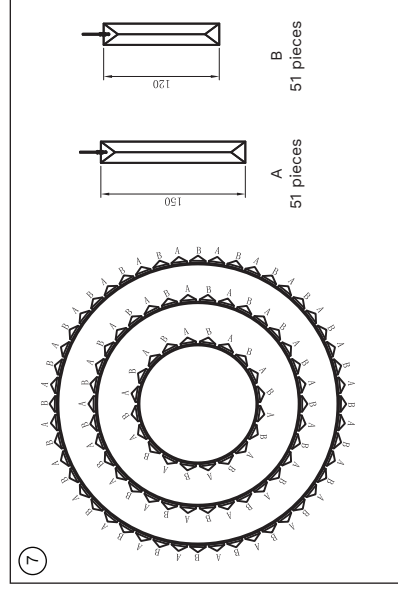

NOVA LUCE

9824074, 9824075

1

Turn off the general switch

2. Drill holes & apply plastic anchors
3. Tie up screws to fix it in place
4. Connect the wires
5. Fix luminaire into place by tying up side screws
6. Insert bulb by rotate
7. Assemble the pieces, as shown above