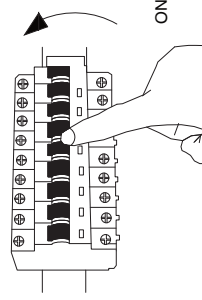

2. Drill holes & apply plastic anchors
3. Tie up screws to fix it in place
4. Connect the wires
5. Fix luminaire into place by tying up side screws
6. Insert bulb by rotate
7. Assemble the pieces, as shown above

8

Turn on the general switch