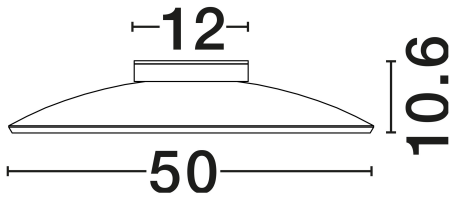

NOVA LUCE

PRODUCT DATASHEET

Version: 001

PRODUCT PHOTOGRAPH

TECHNICAL DRAWING

GENERAL INFORMATION

Product Code	9088126
Collection	Indoor
Product Category	Ceiling
Product Family	Esti
Mounting Location	Ceiling
Application Environment	Indoor
Specifications	N/A

DIMENSION & WEIGHT

LxWxH (cm)	D: 50 W: 10.6
Cut Out (cm)	N/A
Weight (Kgr)	0

MATERIAL & COLOR

Product Color	Dark Brown & Foggy Nickel
Body Material	Glass & Aluminium

APPLICATION & MOUNTING

Ambient Working Temp.	Max 45°C
Type of Protection	IP20
Dimmable	Yes
Type of Dimming	Triac
Mounting type	Surface
Mounting Depth (cm)	N/A
Led Module Replaceable	No
Light Source	LED

Power (Nominal)	33W
Input voltage (Nominal)	220-240V
Mains Frequency	50/60Hz

PHOTOMETRICAL DATA

Luminous Flux	1721lm
Color Temperature	3000K
Light Color (Designation)	Warm White

WARRANTY

Warranty	3 Years
----------	----------------