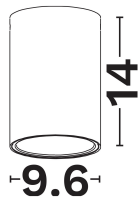

TECHNICAL DRAWING