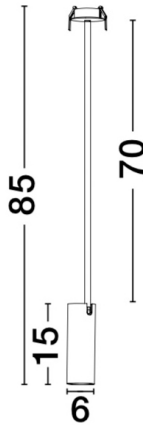

NOVA LUCE

PRODUCT DATASHEET

Version: 001

PRODUCT PHOTOGRAPH

TECHNICAL DRAWING

COMPATIBLE WITH

— On/Off Driver: N/A

— Triac Driver: N/A

— Dali Driver: N/A

GENERAL INFORMATION

Product Code	7409604
Product Category	Ceiling GU10
Product Family	Brando
Mounting Location	Ceiling
Application Environment	Indoor

DIMENSION & WEIGHT

LxWxH (cm)	D: 6 H: 85
Cut out (cm)	6.2
Weight (Kgr)	0.555