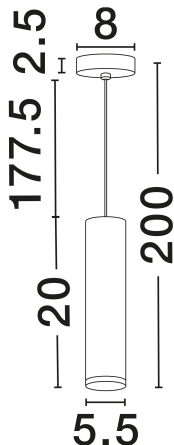

NOVA LUCE

PRODUCT DATASHEET

Version: 001

PRODUCT PHOTOGRAPH

TECHNICAL DRAWING

GENERAL INFORMATION

Product Code	9011421
Collection	Indoor
Product Category	Bathroom
Product Family	???
Mounting Location	Ceiling
Application Environment	Indoor
Specifications	N/A

DIMENSION & WEIGHT

LxWxH (cm)	D: 5.5 H: 200
Cut Out (cm)	N/A
Weight (Kgr)	0.32

MATERIAL & COLOR

Product Color	Sandy White & Frosted
Body Material	Aluminium & Acrylic

APPLICATION & MOUNTING

Ambient Working Temp.	Max 45°C
Type of Protection	IP44
Dimmable	Yes
Type of Dimming	N/A
Mounting type	Surface
Mounting Depth (cm)	N/A
Led Module Replaceable	Yes
Light Source	MR16/GU10

Power (Nominal)	1x10W
Input voltage (Nominal)	100-240V
Mains Frequency	50/60Hz

PHOTOMETRICAL DATA

Luminus Flux	N/A
Color Temperature	N/A
Light Color (Designation)	N/A

WARRANTY

Warranty	3 Years
----------	----------------