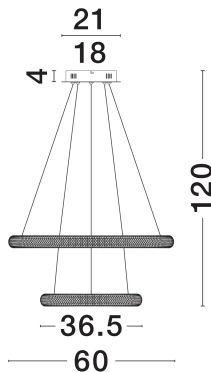

GENERAL INFORMATION

Product Code	9748156
Collection	Indoor
Product Category	Suspension
Product Family	Medora
Mounting Location	Wall
Application Environment	Indoor
Specifications	N/A

DIMENSION & WEIGHT

LxWxH (cm)	D1: 36.5 D2: 59 H: 120
Cut Out (cm)	N/A
Weight (Kgr)	2

MATERIAL & COLOR

Product Color	Brass Gold
Body Material	Aluminium & Acrylic

APPLICATION & MOUNTING

Ambient Working Temp.	Max 45°C
Type of Protection	IP20
Dimmable	Yes
Type of Dimming	Triac
Mounting type	Surface
Mounting Depth (cm)	N/A
Led Module Replaceable	No
Light Source	LED

NOVA LUCE S.A

Schimatari Viotias
32009, Greece

+30 22620 58 121
+30 22620 56 743

info@novaluce.com
www.novaluce.com