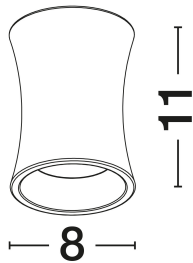

NOVA LUCE

PRODUCT DATASHEET

Version: 001

PRODUCT PHOTOGRAPH

GENERAL INFORMATION

Product Code	9919109
Collection	Indoor
Product Category	Ceiling
Product Family	Pelia
Mounting Location	Ceiling
Application Environment	Indoor
Specifications	N/A

DIMENSION & WEIGHT

LxWxH (cm)	D: 8 H: 11
Cut Out (cm)	N/A
Weight (Kgr)	0.45

MATERIAL & COLOR

Product Color	Red
Body Material	Concrete

TECHNICAL DRAWING

APPLICATION & MOUNTING

Ambient Working Temp.	Max 45°C
Type of Protection	IP20
Dimmable	Yes
Type of Dimming	N/A
Mounting type	Surface
Mounting Depth (cm)	N/A
Led Module Replaceable	Yes
Light Source	GU10

NOVA LUCE S.A

Schimatari Viotias
32009, Greece

+30 22620 58 121
+30 22620 56 743

info@novaluce.com
www.novaluce.com