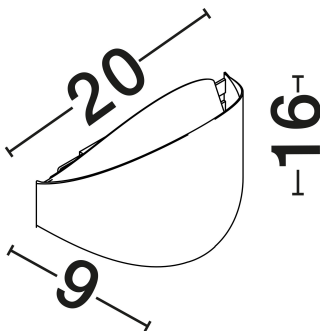

NOVA LUCE

PRODUCT DATASHEET

Version: 001

PRODUCT PHOTOGRAPH

TECHNICAL DRAWING

GENERAL INFORMATION

Product Code	9128312
Collection	Indoor
Product Category	Wall
Product Family	Astrid
Mounting Location	Wall
Application Environment	Indoor
Specifications	N/A

DIMENSION & WEIGHT

LxWxH (cm)	L: 20 W: 9 H: 16
Cut Out (cm)	N/A
Weight (Kgr)	0.75

MATERIAL & COLOR

Product Color	Sandy White
Body Material	Metal & Acrylic

APPLICATION & MOUNTING

Ambient Working Temp.	Max 45°C
Type of Protection	IP20
Dimmable	No
Type of Dimming	N/A
Mounting type	Surface
Mounting Depth (cm)	N/A
Led Module Replaceable	No
Light Source	LED