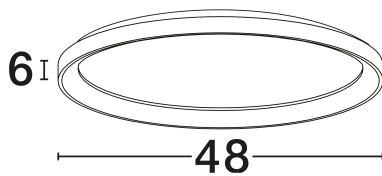

TECHNICAL DRAWING

APPLICATION & MOUNTING

Ambient Working Temp.	Max 45°C
Type of Protection	IP20
Dimmable	Yes
Type of Dimming	Triac
Mounting type	Surface
Mounting Depth (cm)	N/A
Led Module Replaceable	No
Light Source	LED

NOVA LUCE S.A

Schimatari Viotias
32009, Greece

+30 22620 58 121
+30 22620 56 743

info@novaluce.com
www.novaluce.com