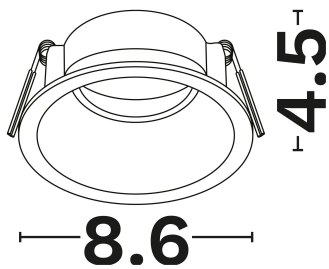

NOVA LUCE

PRODUCT DATASHEET

Version: 001

PRODUCT PHOTOGRAPH

GENERAL INFORMATION

Product Code	9011488
Product Category	Downlights GU10
Product Family	Ceid
Mounting Location	Ceiling
Application Environment	Indoor

DIMENSION & WEIGHT

LxWxH (cm)	D:8.6 H:4.5
Cut out (cm)	7,2
Weight (Kgr)	N/A

TECHNICAL DRAWING

MATERIAL & COLOR

Product Color	Black
Body Material	Aluminium
Cover Material	N/A

APPLICATION & MOUNTING

Ambient Working Temp.	45 C
Type of Protection	IP65
Protection Class IK	N/A
Dimmable	N/A
Type of Dimming (Optional)	N/A
Mounting type	Recessed
Mounting Depth (cm)	Ceiling
Led Module Replaceable	Yes
Light Source	Led Gu10
Adjustable	No