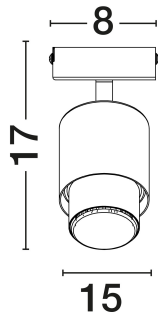

TECHNICAL DRAWING

APPLICATION & MOUNTING

Ambient Working Temp.	Max 45°C
Type of Protection	IP20
Dimmable	Yes
Type of Dimming	N/A
Mounting type	Surface
Mounting Depth (cm)	N/A
Led Module Replaceable	Yes
Light Source	GU10

NOVA LUCE S.A

Schimatari Viotias
32009, Greece

+30 22620 58 121
+30 22620 56 743

info@novaluce.com
www.novaluce.com