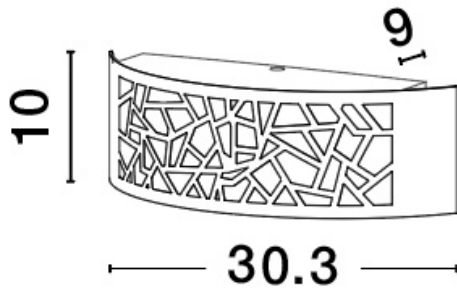

NOVA LUCE

PRODUCT DATASHEET

Version: 001

PRODUCT PHOTOGRAPH

TECHNICAL DRAWING

GENERAL INFORMATION

Product Code	9020932
Collection	Outdoor
Product Category	Wall
Product Family	ZENITH
Mounting Location	Wall
Application Environment	Outdoor

DIMENSION & WEIGHT

LxWxH (cm)	L: 30,3 W: 9 H: 10
Cut out (cm)	N/A
Weight (Kgr)	0.3

MATERIAL & COLOR

Product Color	Dark Grey
Body Material	Stainless Aluminium

APPLICATION & MOUNTING

Ambient Working Temp.	Max 40 oC
Type of Protection	IP44
Dimmable	No
Type of Dimming (Optional)	N/A
Mounting type	Surface
Mounting Depth (cm)	N/A
Led Module Replaceable	Yes
Light Source	E27