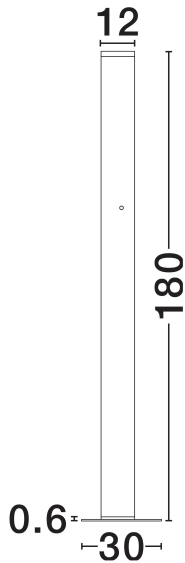

NOVA LUCE

PRODUCT DATASHEET

Version: 001

PRODUCT PHOTOGRAPH

TECHNICAL DRAWING

GENERAL INFORMATION

Product Code	9268034
Collection	Indoor
Product Category	Floor
Product Family	Orin_S
Mounting Location	Floor
Application Environment	Indoor
Specifications	N/A

DIMENSION & WEIGHT

LxWxH (cm)	D: 12 H: 180
Cut Out (cm)	N/A
Weight (Kgr)	9.95

MATERIAL & COLOR

Product Color	Matt White
Body Material	Steel, Aluminium &Acrylic

APPLICATION & MOUNTING

Ambient Working Temp.	Max 45°C
Type of Protection	IP20
Dimmable	Yes
Type of Dimming	Triac
Mounting type	Surface
Mounting Depth (cm)	N/A
Led Module Replaceable	No
Light Source	LED

Power (Nominal)	57W
Input voltage (Nominal)	220-240V
Mains Frequency	50/60Hz

PHOTOMETRICAL DATA

Luminous Flux	4275lm
Color Temperature	3000K
Light Color (Designation)	Warm White

WARRANTY

Warranty	3 Years
----------	----------------