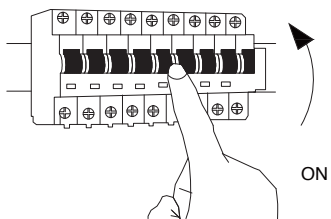

# NOVA LUCE

9695188 9695189

1

Turn off the general switch

2

Get the wire through

3

Connect the wires and rotate the object to put it in place

4

Turn on the general switch