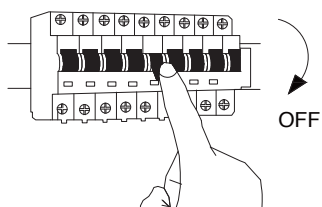

# NOVA LUCE

9695188 9695189

1

Turn off the general switch

2

Get the wire through

3

Connect the wires and rotate the object to put it in place

4

Turn on the general switch