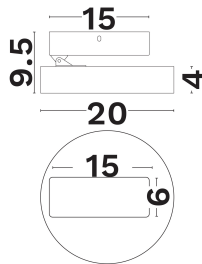

NOVA LUCE

PRODUCT DATASHEET

Version: 001

PRODUCT PHOTOGRAPH

TECHNICAL DRAWING

COMPATIBLE WITH

— On/Off Driver: N/A

— Triac Driver: N/A

— Dali Driver: N/A

GENERAL INFORMATION

Product Code	9058200
Product Category	Ceiling-Led
Product Family	Perfect Profiles
Mounting Location	Ceiling
Application Environment	Indoor

DIMENSION & WEIGHT

LxWxH (cm)	D: 20 H:9.5 cm
Cut out (cm)	N/A
Weight (Kgr)	N/A

Power (Nominal)	20
Input voltage (Nominal)	220-240Vac
Mains Frequency	50/60Hz
Output voltage	N/A
Output Current	N/A
Power Factor	N/A
Efficiency	N/A
SVM	N/A
Pst	N/A
Class	I

PHOTOMETRICAL DATA

Luminous Flux	1200
Luminous Efficacy	60
Color Temperature	3000
Light Color (Designation)	Warm White
CRI	>80
SDCM	<3
Beam Angle	120
UGR	N/A