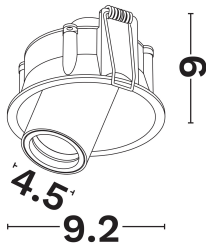

NOVA LUCE

PRODUCT DATASHEET

Version: 001

PRODUCT PHOTOGRAPH

GENERAL INFORMATION

Product Code	9232207
Product Category	Downlights
Product Family	Pulse
Mounting Location	Ceiling
Application Environment	Indoor

DIMENSION & WEIGHT

LxWxH (cm)	D:9.2 H:9
Cut out (cm)	8,3
Weight (Kgr)	N/A

TECHNICAL DRAWING

MATERIAL & COLOR

Product Color	Black
Body Material	Aluminium
Cover Material	N/A

APPLICATION & MOUNTING

Ambient Working Temp.	45 C
Type of Protection	IP20
Protection Class IK	IK04
Dimmable	Yes
Type of Dimming (Optional)	Triac/Dali
Mounting type	Recessed
Mounting Depth (cm)	Ceiling
Led Module Replaceable	No
Light Source	Led
Adjustable	Yes