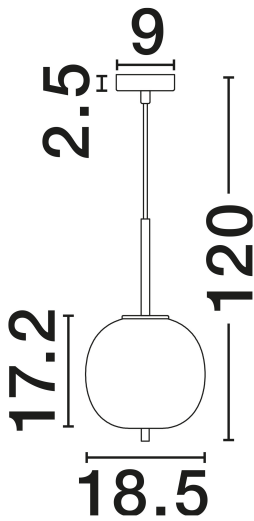

NOVA LUCE

PRODUCT DATASHEET

Version: 001

PRODUCT PHOTOGRAPH

TECHNICAL DRAWING

GENERAL INFORMATION

Product Code	9624096
Collection	Indoor
Product Category	Suspension
Product Family	Lato
Mounting Location	Ceiling
Application Environment	Indoor
Specifications	N/A

DIMENSION & WEIGHT

LxWxH (cm)	D: 18.5 H: 120
Cut Out (cm)	N/A
Weight (Kgr)	0.9

MATERIAL & COLOR

Product Color	Smokey & Brass Gold
Body Material	Glass & Metal

APPLICATION & MOUNTING

Ambient Working Temp.	Max 45°C
Type of Protection	IP20
Dimmable	Yes
Type of Dimming	N/A
Mounting type	Surface
Mounting Depth (cm)	N/A
Led Module Replaceable	Yes
Light Source	?27

Power (Nominal)	1x5W
Input voltage (Nominal)	100-240V
Mains Frequency	50/60Hz

PHOTOMETRICAL DATA

Luminous Flux	N/A
Color Temperature	N/A
Light Color (Designation)	N/A

WARRANTY

Warranty	3 Years
----------	----------------