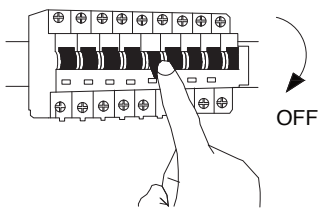

NOVA LUCE

9030768 9030769

1

Turn off the general switch

2

Drill holes & apply plastic anchors

3

Remove circle set

4

Connect the wires

5

Fix the lamp with screws

6

Fix the circle set

7

Turn on the general switch