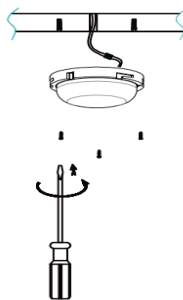

NOVA LUCE

9030768 9030769

1

Turn off the general switch

2

Drill holes & apply plastic anchors

3

Remove circle set

4

Connect the wires

5

Fix the lamp with screws

6

Fix the circle set

7

Turn on the general switch