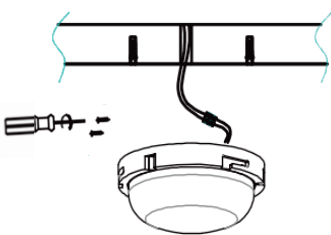

NOVA LUCE

9030768 9030769

1

Turn off the general switch

2

Drill holes & apply plastic anchors

3

Remove circle set

4

Connect the wires

5

Fix the lamp with screws

6

Fix the circle set

7

Turn on the general switch