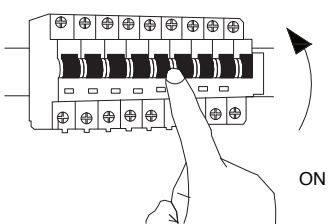

NOVA LUCE

9030768 9030769

1

Turn off the general switch

2

Drill holes & apply plastic anchors

3

Remove circle set

4

Connect the wires

5

Fix the lamp with screws

6

Fix the circle set

7

Turn on the general switch