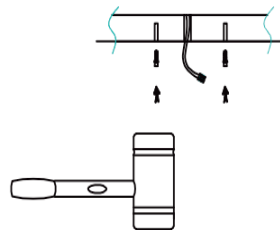

NOVA LUCE

9030768 9030769

1

Turn off the general switch

2

Drill holes & apply plastic anchors

3

Remove circle set

4

Connect the wires

5

Fix the lamp with screws

6

Fix the circle set

7

Turn on the general switch