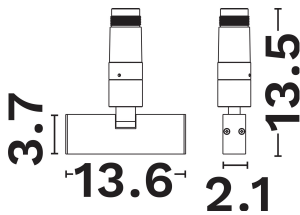

NOVA LUCE

PRODUCT DATASHEET

Version: 001

PRODUCT PHOTOGRAPH

TECHNICAL DRAWING

COMPATIBLE WITH

— On/Off Driver: N/A

— Triac Driver: N/A

— Dali Driver: N/A

GENERAL INFORMATION

Product Code	9492877
Product Category	Systems
Product Family	Imagine Lighting Systems
Mounting Location	Ceiling
Application Environment	Indoor

DIMENSION & WEIGHT

LxWxH (cm)	L: 13.6 W: 3.1 H: 13.5
Cut out (cm)	N/A
Weight (Kgr)	N/A

Power (Nominal)	6
Input voltage (Nominal)	48Vdc
Mains Frequency	50/60Hz
Output voltage	N/A
Output Current	N/A
Power Factor	N/A
Efficiency	N/A
SVM	N/A
Pst	N/A
Class	III

PHOTOMETRICAL DATA

Luminous Flux	483
Luminous Efficacy	80.5
Color Temperature	3000
Light Color (Designation)	Warm White
CRI	>90
SDCM	<3
Beam Angle	24
UGR	<10