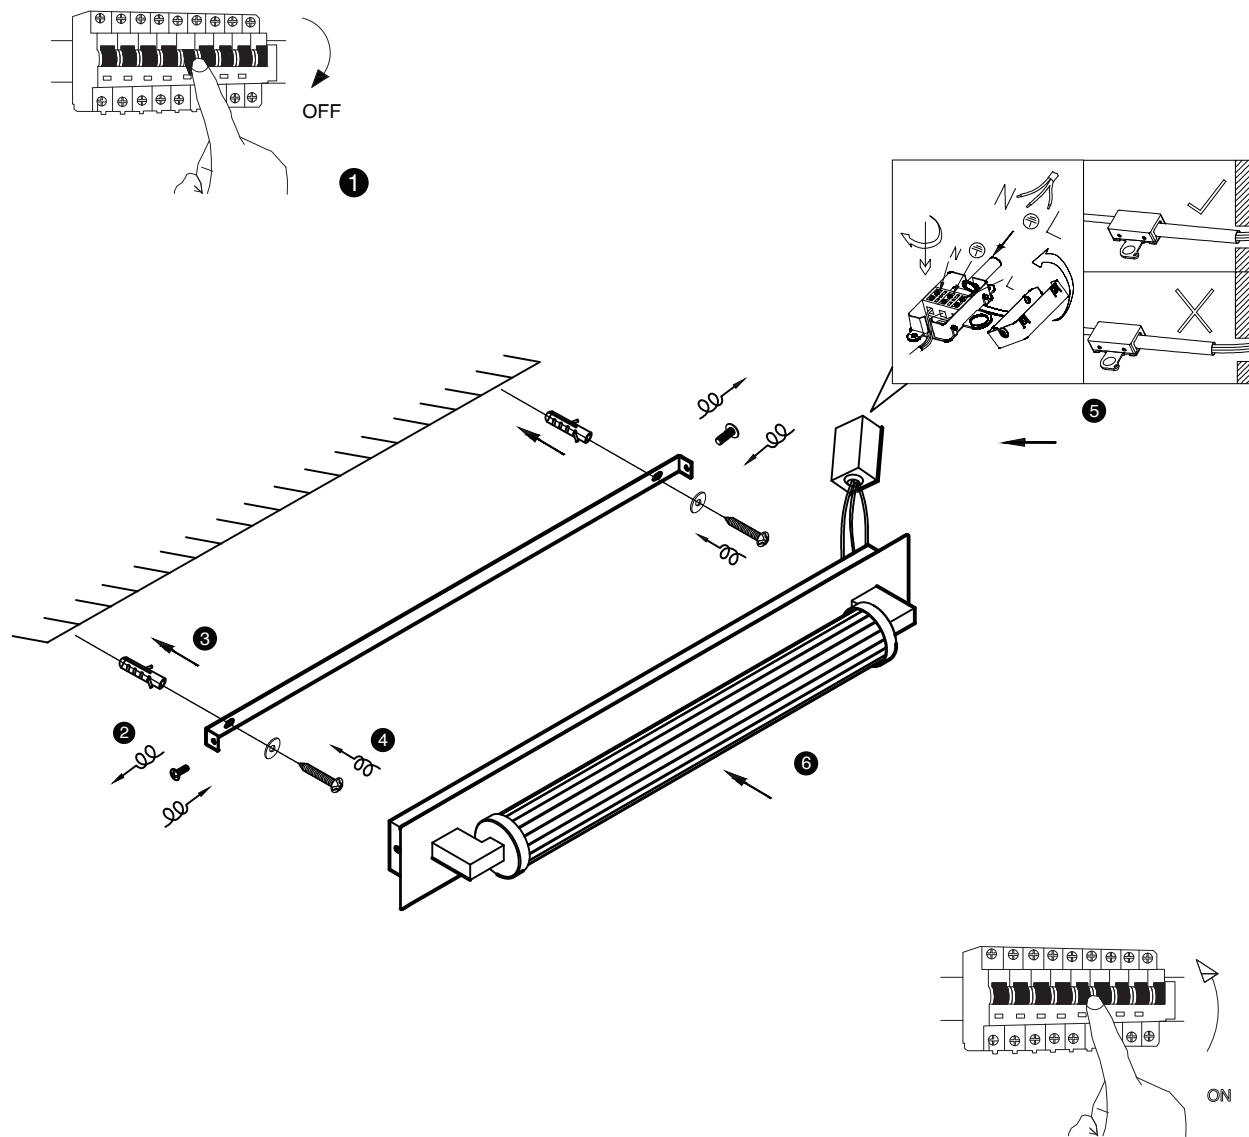

NOVA LUCE

9236300

1. Turn off the general switch
2. Apply side screws
3. Drill holes & Apply plastic anchors
4. Apply screws
5. Connect the wires
6. Place the product into place
7. Turn on the general switch