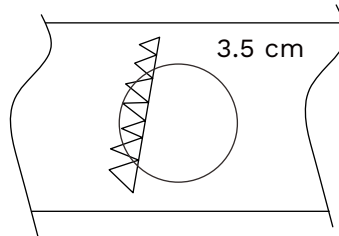

NOVA LUCE

9844048

1

Turn off the general switch

2

Create a CutOut

3

Connect wires