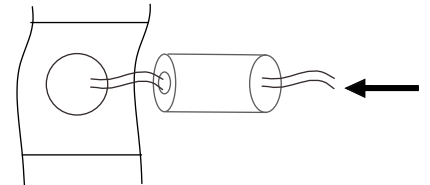

NOVA LUCE

9844048

1

Turn off the general switch

2

Create a CutOut

3

Connect wires

4

Fix the luminaire to the ceiling

5

Turn on the general switch

6

Turn on the light