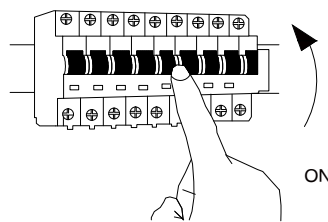

Fix the luminaire to the ceiling

5